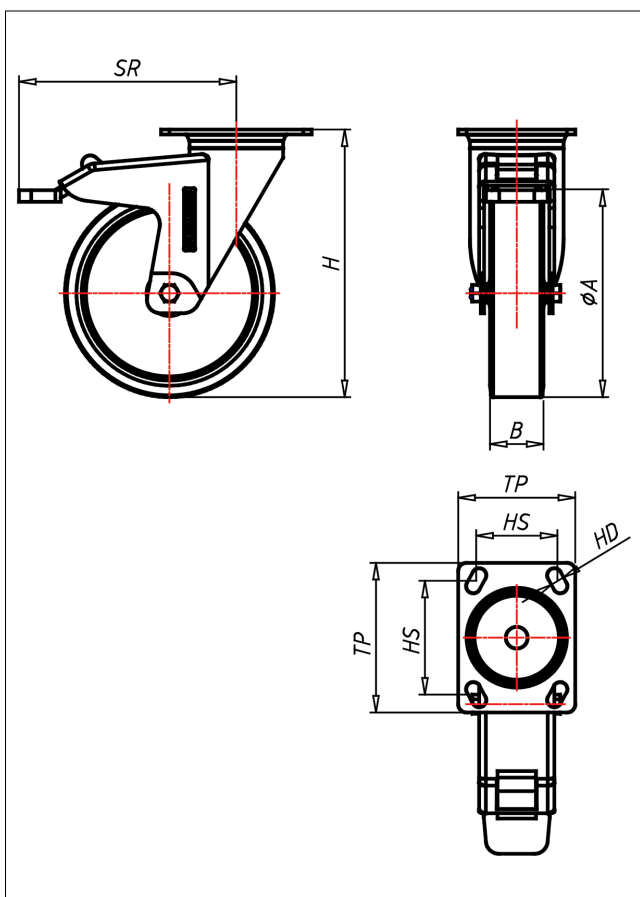

330LP-G

LENKROLLE	LENKROLLE MIT TOTALFESTSTELLER	
• spurfrei • geräuscharmer Lauf • großer Fahrkomfort • beständig gegen verdünnte Säuren Thermoplastisches Elastomer Felge Polyamid 6 → Seite 268	zweifaches Kugellager Ø 57 mm - vernietet, Staubschutzring, Radachse verschraubt - gesichert verzinkt-chromatiert → Seite 172	AUSWAHLHILFE: <table border="0"> <tr> <td>leicht lenkend</td> <td>☐</td> <td>☒</td> <td>☒</td> </tr> <tr> <td>verschleißarm</td> <td>☐</td> <td>☒</td> <td>☒</td> </tr> <tr> <td>stoßfest</td> <td>☐</td> <td>☒</td> <td>☒</td> </tr> <tr> <td>bodenschonend</td> <td>☐</td> <td>☒</td> <td>☒</td> </tr> <tr> <td>witterungsbeständig</td> <td>☒</td> <td>☒</td> <td>☒</td> </tr> </table>

Technische Details

ORDERNO (Article-number)	331L PT 127 GK
WDAB (Wheel-Ø A x width B / mm)	125x32
LC (Load capacity / kg)	100
H (Overall height H / mm)	161
TP (Dimension of top plate / mm)	90x70
HS (Hole spacing / mm)	75x45/62x52
HD (Hole-Ø / mm)	8.5
SR (Swivel radius / mm)	130
WB (Wheel bearing)	Ball bearing