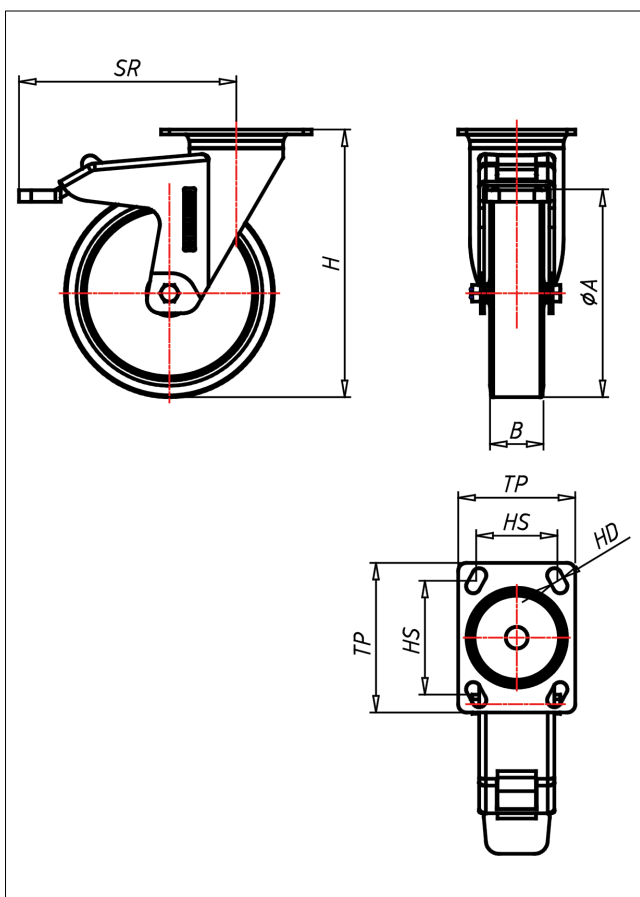

330LP-G

LENKROLLE	LENKROLLE MIT TOTALFESTSTELLER	
• spurfrei • geräuscharmer Lauf • großer Fahrkomfort • beständig gegen verdünnte Säuren Thermoplastisches Elastomer Felge Polyamid 6 → Seite 268	zweifaches Kugellager Ø 57 mm - vernietet, Staubschutzring, Radachse verschraubt - gesichert verzinkt-chromatiert → Seite 172	AUSWAHLHILFE: <table border="0"> <tr> <td>leicht lenkend</td> <td>☐</td> <td>☒</td> <td>☒</td> </tr> <tr> <td>verschleißarm</td> <td>☐</td> <td>☒</td> <td>☒</td> </tr> <tr> <td>stoßfest</td> <td>☐</td> <td>☒</td> <td>☒</td> </tr> <tr> <td>bodenschonend</td> <td>☐</td> <td>☒</td> <td>☒</td> </tr> <tr> <td>witterungsbeständig</td> <td>☒</td> <td>☒</td> <td>☒</td> </tr> </table>

Technische Details

ORDERNO (Article-number)	331L PT 127 GL
WDAB (Wheel-Ø A x width B / mm)	125x32
LC (Load capacity / kg)	100
H (Overall height H / mm)	161
TP (Dimension of top plate / mm)	90x70
HS (Hole spacing / mm)	75x45/62x52
HD (Hole-Ø / mm)	8.5
SR (Swivel radius / mm)	130
WB (Wheel bearing)	Nylon plain bearing